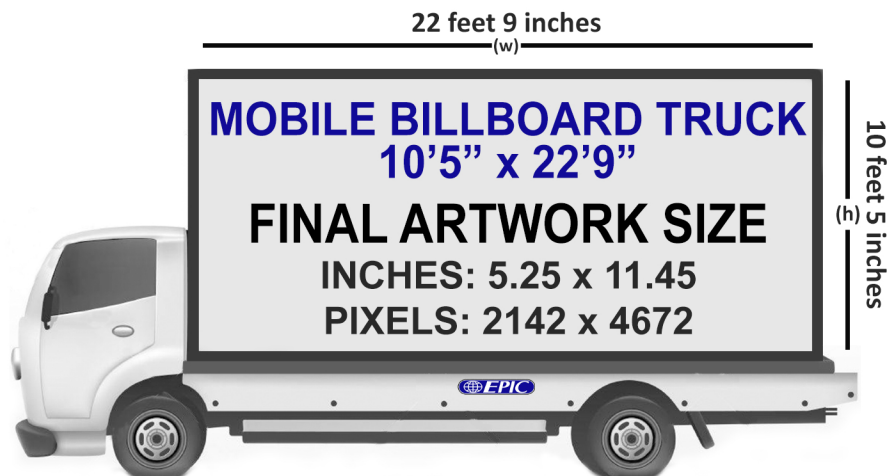

For additional information please contact 605.388.9424 or Graphics@EpicOutdoor.Com